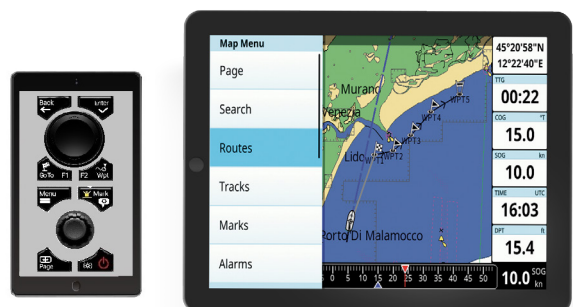

Remote control app

You don't need to buy a remote control anymore: thanks to the RC App, connect your phone via BLE and enjoy the simplest way to interact with your chart plotter. BLE ensures a low battery consumption.