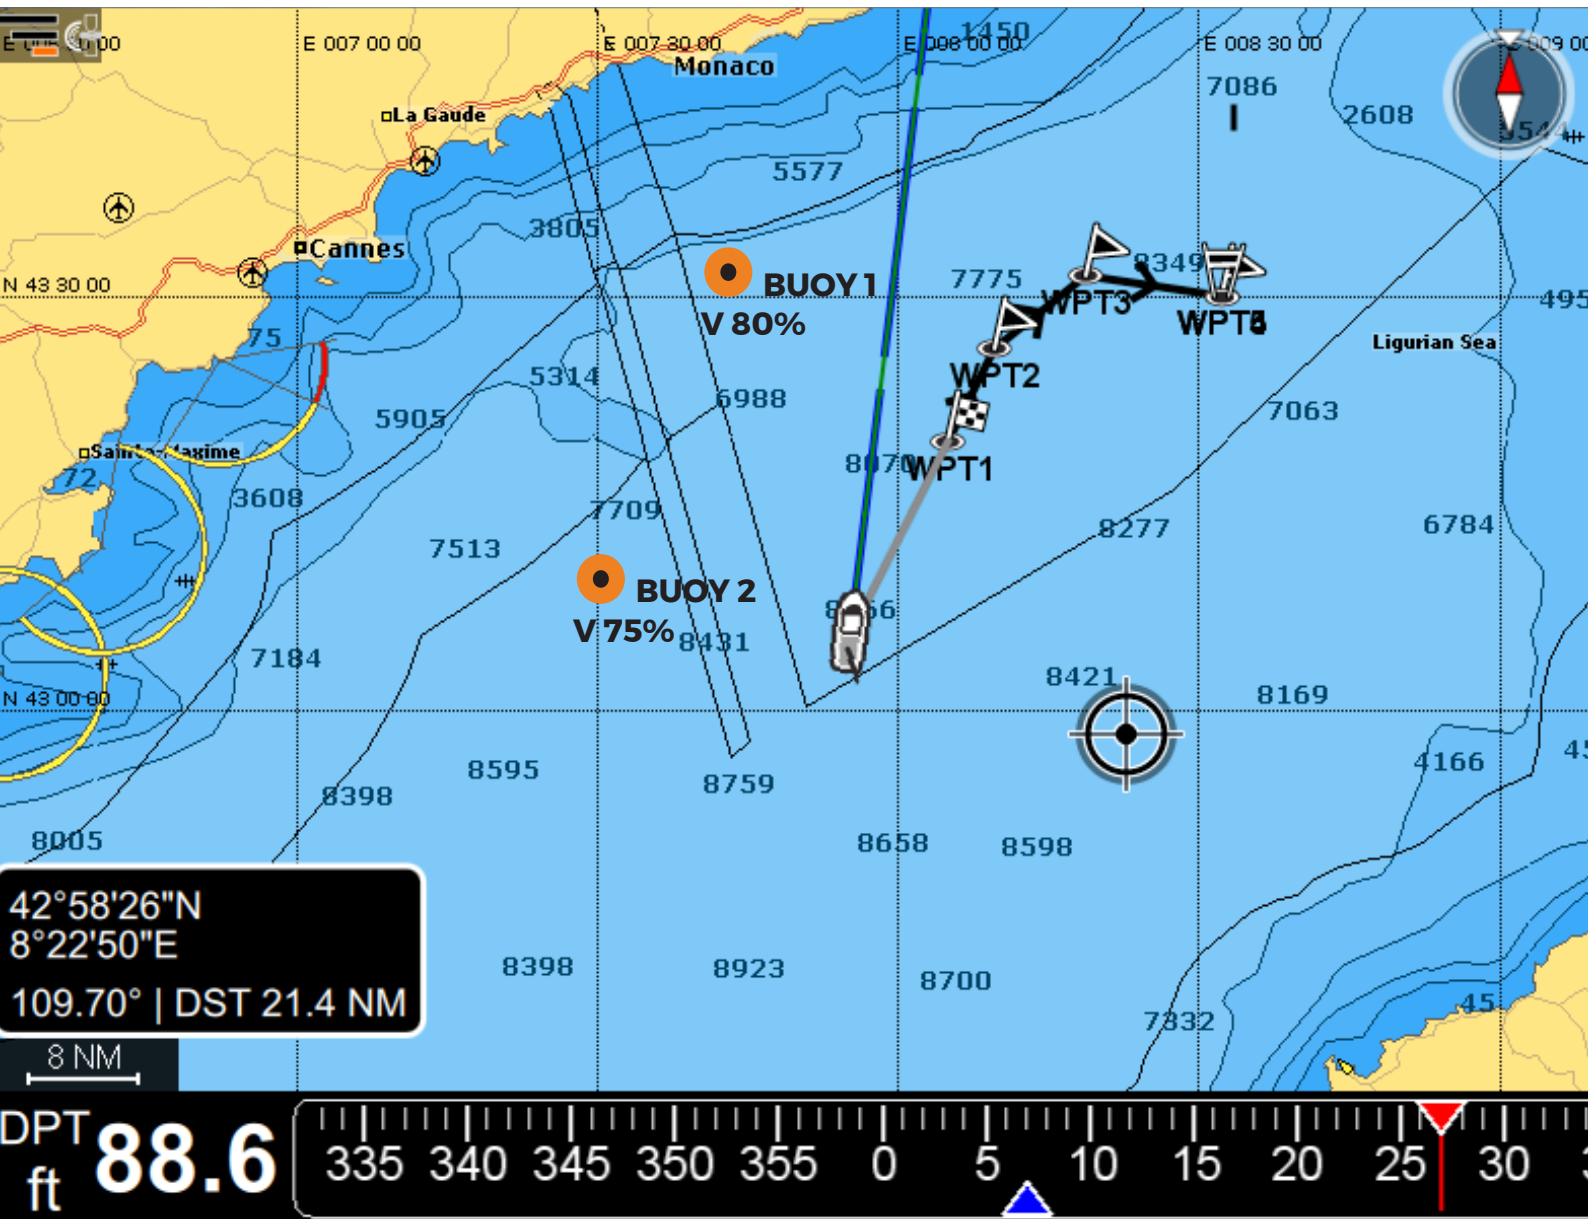

Keys

Joystick

Rotor

Touch

NMEA 0183 & 2000

The NMEA interface can transform your chart plotter in a multifunctional display to control your ais, autopilot, engine etc.

3 x User customizable keys

Program F keys give you instant access to your favorite functions.

Ultra bright display

The Atom series displays ensure clarity and contrast in all light conditions.

Hybrid interface

NavPro series maximizes the benefits on the touch en with the reliability of an ergonomic keyboard.

The rotary knob gives you a fast and precise control in every condition, while the touchscreen allows the best experience in map exploration and route building.