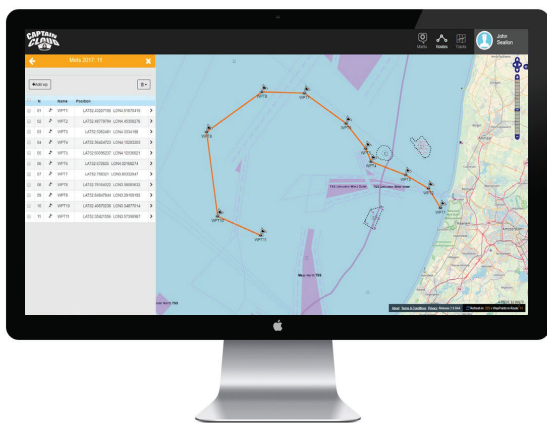

## ATOM Series

The Atom Series is the multifunction marine system designed to put every detail at your fingertips.

### Fully customizable display

Designed to let you choose what to see and what to hide: map, FF, compass bar, data boxes.